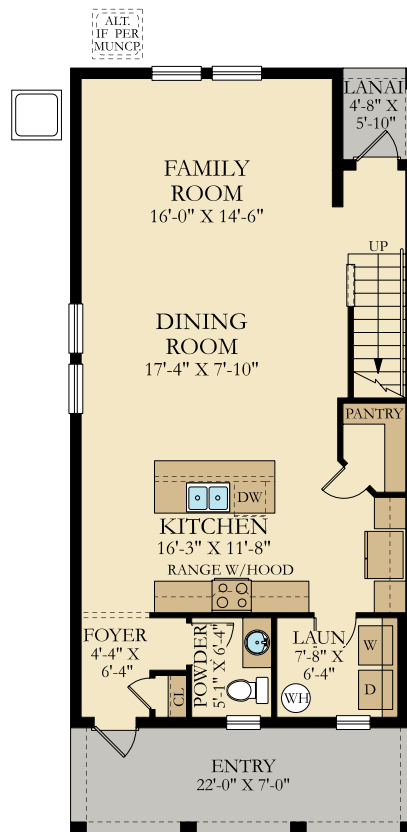

Autumn

3 Beds | 2 Full Baths | 1 Half Bath | 1,795 sq. ft.

Elevation B3M

See Important Legal Notices for terms and conditions.

Autumn

3 Beds | 2 Full Baths | 1 Half Bath | 1,795 sq. ft.

Elevation D3M

See Important Legal Notices for terms and conditions.

Autumn

3 Beds | 2 Full Baths | 1 Half Bath | 1,795 sq. ft.

Elevation H3M

See Important Legal Notices for terms and conditions.

Autumn

3 Beds | 2 Full Baths | 1 Half Bath | 1,795 sq. ft.

Elevation J3M

See Important Legal Notices for terms and conditions.

Autumn

3 Beds | 2 Full Baths | 1 Half Bath | 1,795 sq. ft.

See Important Legal Notices for terms and conditions.

Autumn

3 Beds | 2 Full Baths | 1 Half Bath | 1,795 sq. ft.

See Important Legal Notices for terms and conditions.