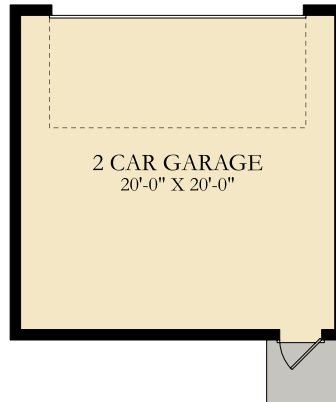

Autumn

3 Beds | 2 Full Baths | 1 Half Bath | 1,795 sq. ft.

Elevation B3M

See Important Legal Notices for terms and conditions.

Autumn

3 Beds | 2 Full Baths | 1 Half Bath | 1,795 sq. ft.

Elevation D3M

See Important Legal Notices for terms and conditions.

Autumn

3 Beds | 2 Full Baths | 1 Half Bath | 1,795 sq. ft.

Elevation H3M

See Important Legal Notices for terms and conditions.

Autumn

3 Beds | 2 Full Baths | 1 Half Bath | 1,795 sq. ft.

Elevation J3M

See Important Legal Notices for terms and conditions.

Autumn

3 Beds | 2 Full Baths | 1 Half Bath | 1,795 sq. ft.

See Important Legal Notices for terms and conditions.

Autumn

3 Beds | 2 Full Baths | 1 Half Bath | 1,795 sq. ft.

See Important Legal Notices for terms and conditions.