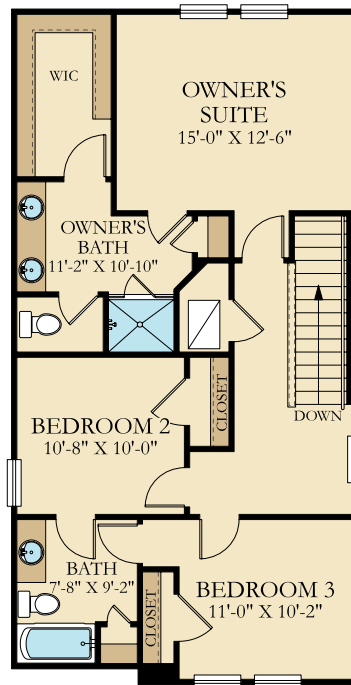

Autumn

3 Beds | 2 Full Baths | 1 Half Bath | 1,795 sq. ft.

Elevation B3M

See Important Legal Notices for terms and conditions.

Autumn

3 Beds | 2 Full Baths | 1 Half Bath | 1,795 sq. ft.

Elevation D3M

See Important Legal Notices for terms and conditions.

Autumn

3 Beds | 2 Full Baths | 1 Half Bath | 1,795 sq. ft.

Elevation H3M

See Important Legal Notices for terms and conditions.

Autumn

3 Beds | 2 Full Baths | 1 Half Bath | 1,795 sq. ft.

Elevation J3M

See Important Legal Notices for terms and conditions.

Autumn

3 Beds | 2 Full Baths | 1 Half Bath | 1,795 sq. ft.

See Important Legal Notices for terms and conditions.

Autumn

3 Beds | 2 Full Baths | 1 Half Bath | 1,795 sq. ft.

See Important Legal Notices for terms and conditions.